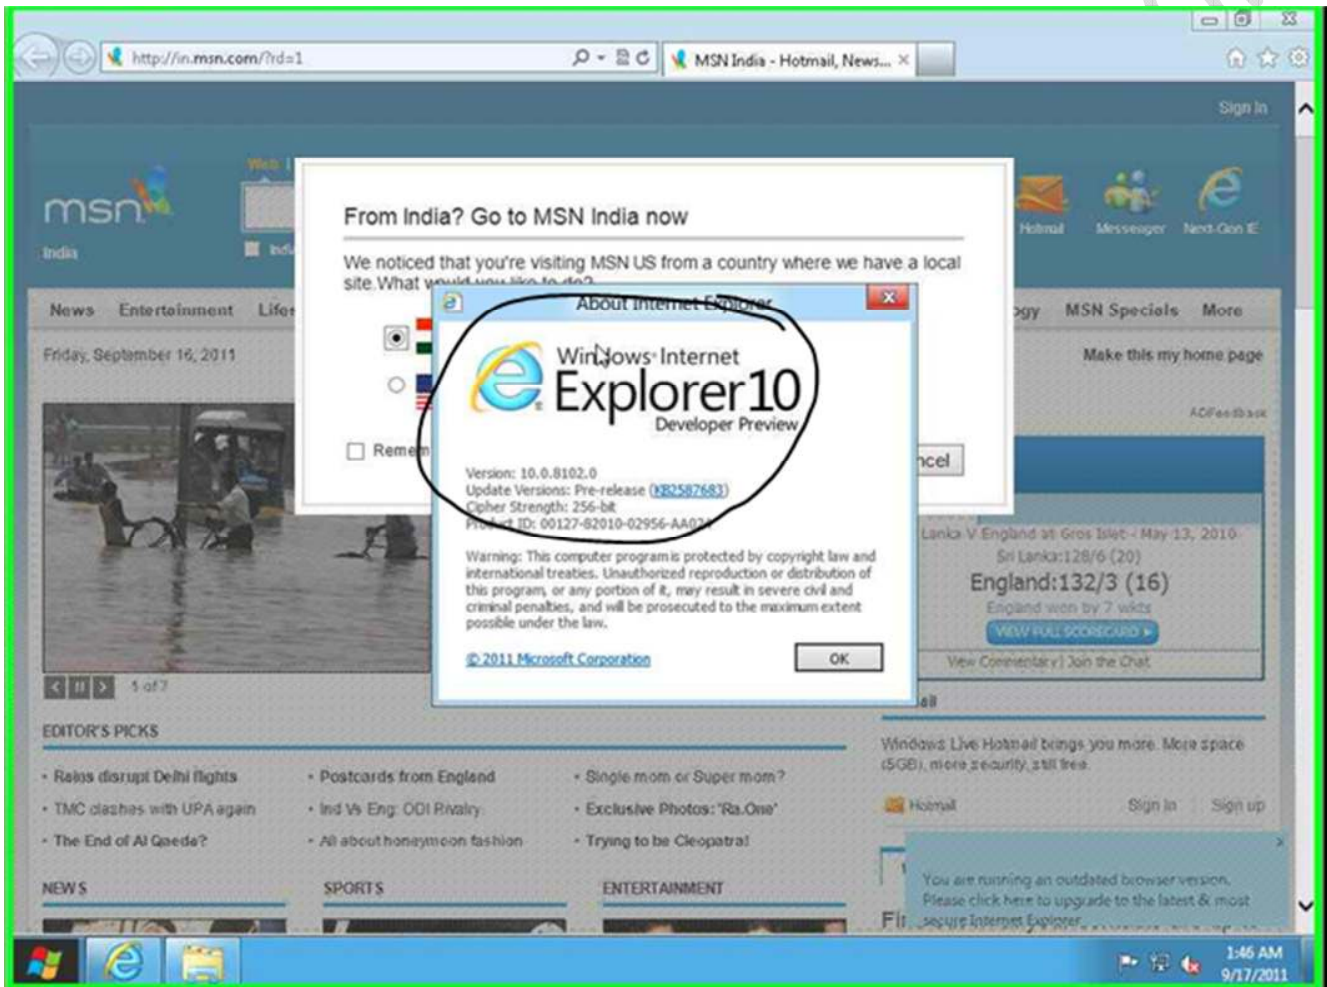

Safe Browsing with INTERNET EXPLORER10