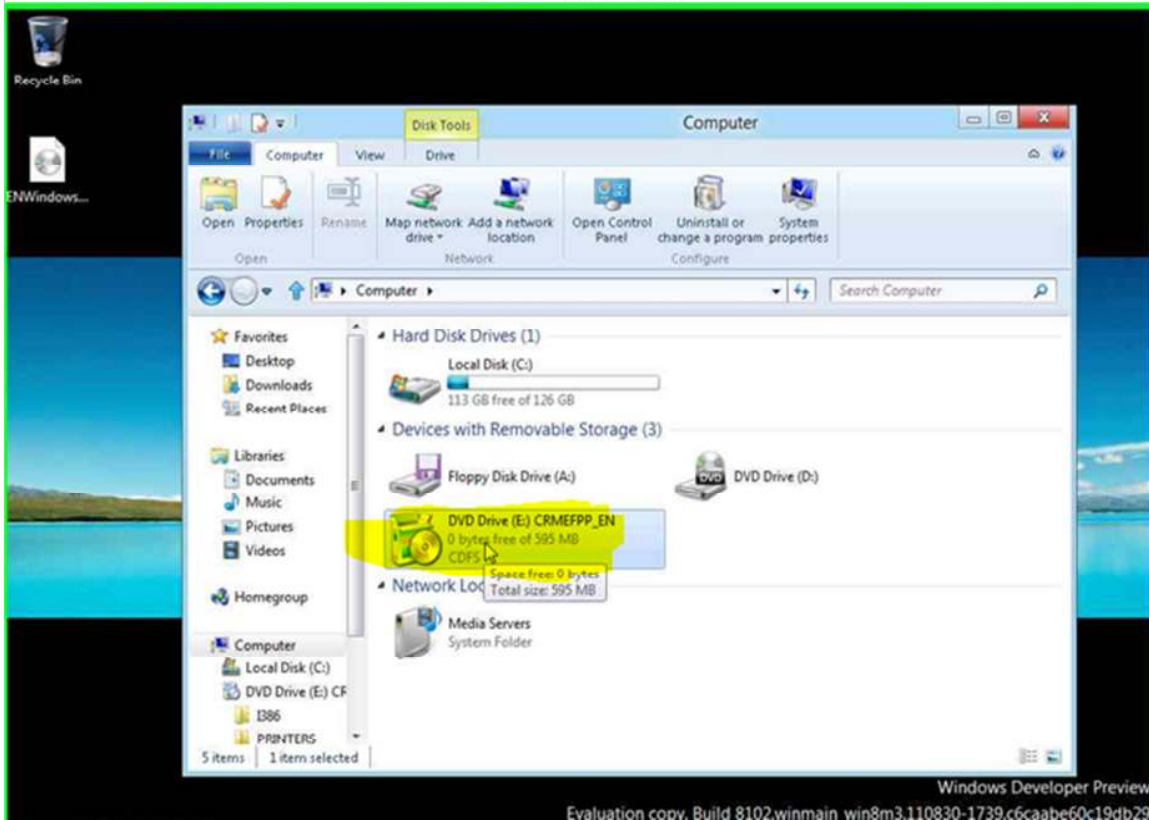

VHD Mounted Directly.

We can mount ISO directly

Exploring and sharing.

Document Created By →

Prabhas Upadhyay

System Administrator,
NathCorp Pvt. Ltd., Ranchi.
MCP/MCITP/MCTS/MDOP/SCCM
CCVP/DCNE