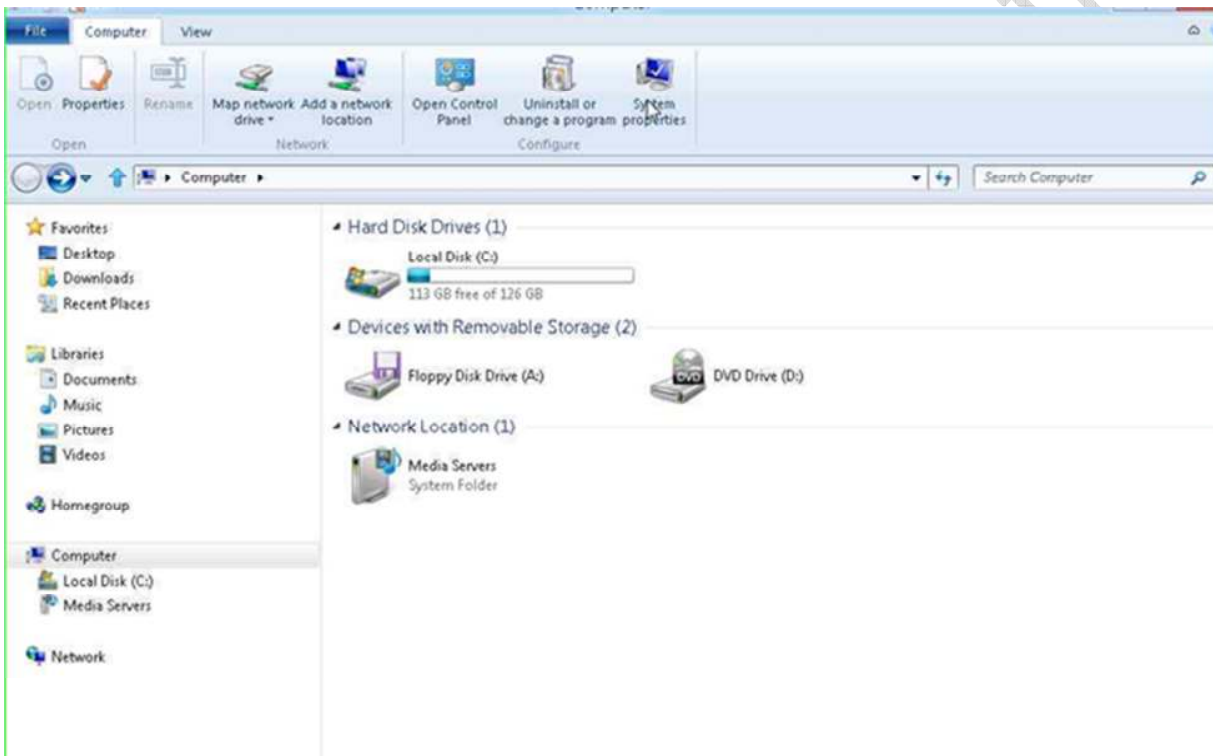

VHD Mounted Directly.